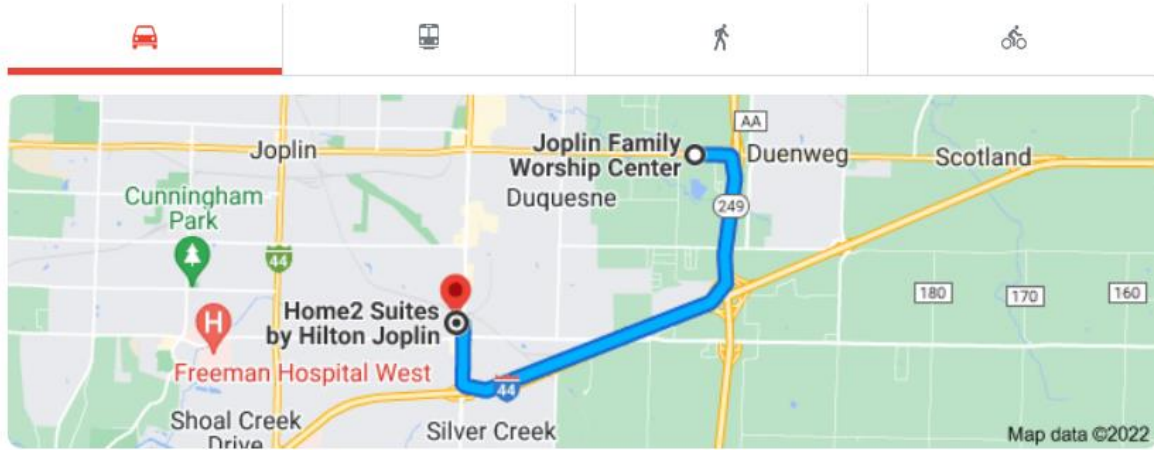

- Joplin Family Worship Center, 5290 E 7th St, Joplin, MO 64801
- Hilton Garden Inn Joplin, 2644 E 32nd St, Joplin, MO 64804

8 min (5.8 mi) via I-44 W

HOME2 SUITES

https://www.google.com/search?q=google+directions&rlz=1C1GCEB_enUS992US992&oq=google+directions&aqs=chrome..69i57j0i131i433i512j0i512l6j69i64.3391j0j4&sourceid=chrome&ie=UTF-8

○ Joplin Family Worship Center, 5290 E 7th St, Joplin, MO 64801

○ Home2 Suites by Hilton Joplin South Rangeline Road, Joplin, MO

8 min (5.6 mi) via I-44 W

Directions

RESIDENCE INN

https://www.google.com/search?q=google+directions&rlz=1C1GCEB_enUS992US992&oq=google+directions&aqs=chrome..69i57j0i131i433i512j0i512l6j69i64.3391j0j4&sourceid=chrome&ie=UTF-8

○ Joplin Family Worship Center, 5290 E 7th St, Joplin, MO 64801

● Residence Inn by Marriott Joplin Hammons Boulevard, Joplin, MO

7 min (5.4 mi) via I-44 W

SLEEP INN

https://www.google.com/search?q=google+directions&rlz=1C1GCEB_enUS992US992&oq=google+directions&aqs=chrome..69i57j0i131i433i512j0i512l6j69i64.3391j0j4&sourceid=chrome&ie=UTF-8

○ Joplin Family Worship Center, 5290 E 7th St, Joplin, MO 64801

○ Sleep Inn & Suites Webb City South East Street, Webb City, MO

8 min (6.3 mi) via MO-249 N

Directions